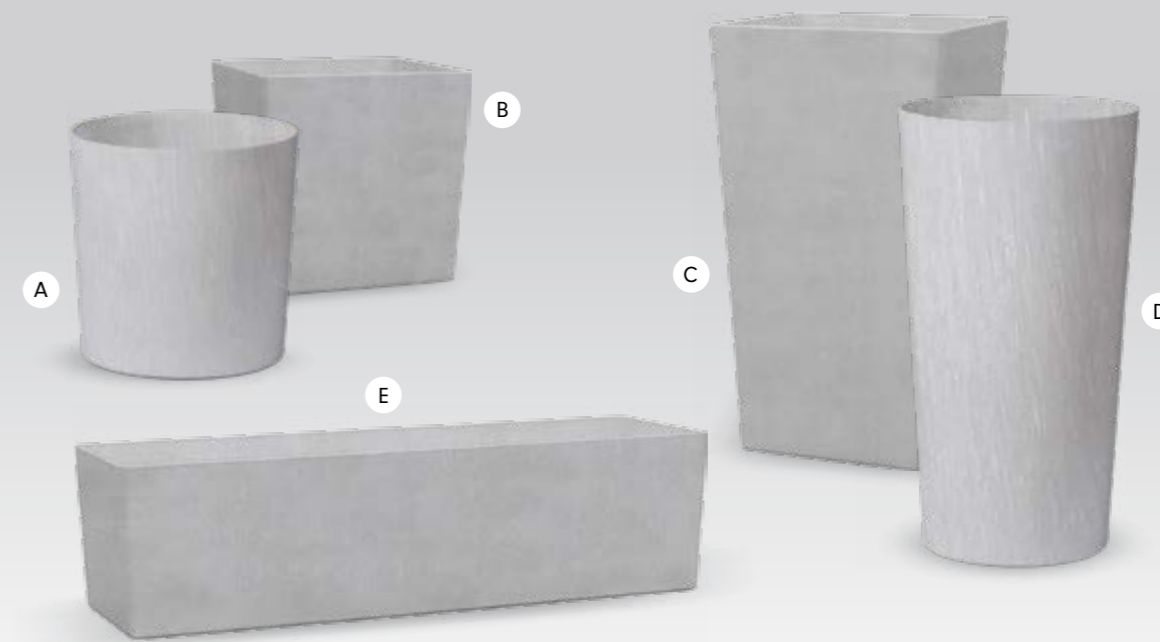

*With the exception of the mother-of-pearl and fluor colours.

Photo: Ecoline Rise Regular Partner Straight

basic series

Ecoline collection

Rise Regular

A Couple Straight

| ART. CODE | ☉ | ☁ | ☀ | ♻️ | WHEELPLATE | LINER HYDRO |
|-----------|----|----|----|-----------|------------|-------------|
| 6ECOC4042 | 39 | 40 | 40 | 6ECOAR015 | 6ECOAR008 | |
| 6ECOC5054 | 49 | 50 | 50 | 6ECOAR014 | 6ECOAR009 | |