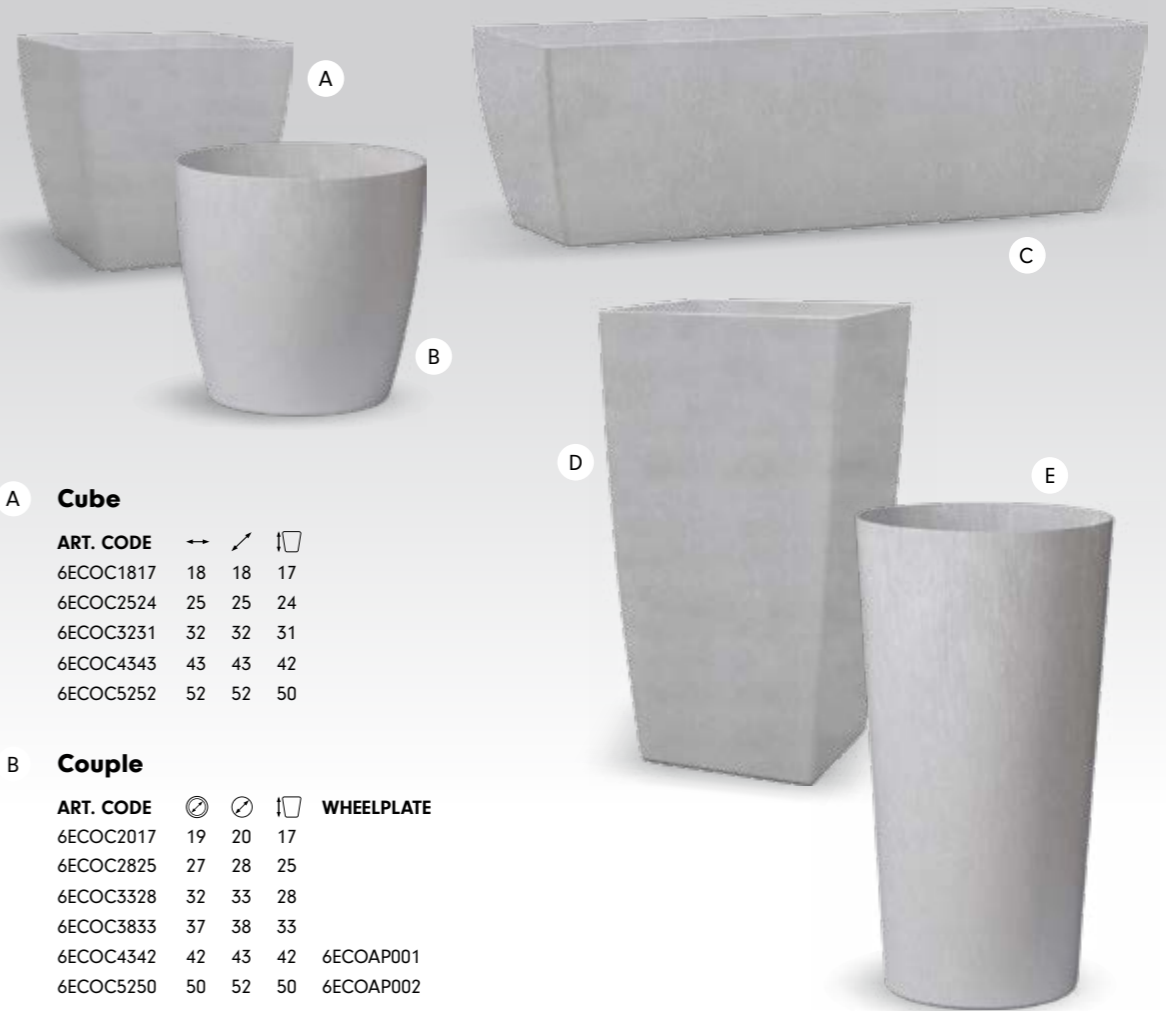

Ecoline collection

Phoenix Regular

A Cube

ART. CODE	↔	/	∪
6ECOC1817	18	18	17
6ECOC2524	25	25	24
6ECOC3231	32	32	31
6ECOC4343	43	43	42
6ECOC5252	52	52	50

B Couple

ART. CODE	⊙	⊘	∪	WHEELPLATE
6ECOC2017	19	20	17	
6ECOC2825	27	28	25	
6ECOC3328	32	33	28	
6ECOC3833	37	38	33	
6ECOC4342	42	43	42	6ECOAP001
6ECOC5250	50	52	50	6ECOAP002

C Rectangle

ART. CODE	↔	/	∪
6ECOR6218	60	20	18

D Kubis

ART. CODE	↔	/	∪	WHEELPLATE	LINER SOIL	LINER HYDRO	IRRIGATION SYSTEM	POLYSTYRENE BASE
6ECOK3056	30	30	56		6ECOAP003			6ECOAP019
6ECOK4176	41	41	76	6ECOAP020	6ECOAR012	6ECOAR003	6ECOAP015	
6ECOK4991	49	49	91		6ECOAP004		6ECOAP015	

E Partner Straight

ART. CODE	⊙	⊘	∪	LINER SOIL	LINER HYDRO	IRRIGATION SYSTEM	POLYSTYRENE BASE
6ECOP3366	32	33	66	6ECOAP005			6ECOAP018
6ECOP4176	39	41	76	6ECOAP006	6ECOAP007	6ECOAP017	
6ECOP4191	39	41	91	6ECOAP008	6ECOAP009	6ECOAP017