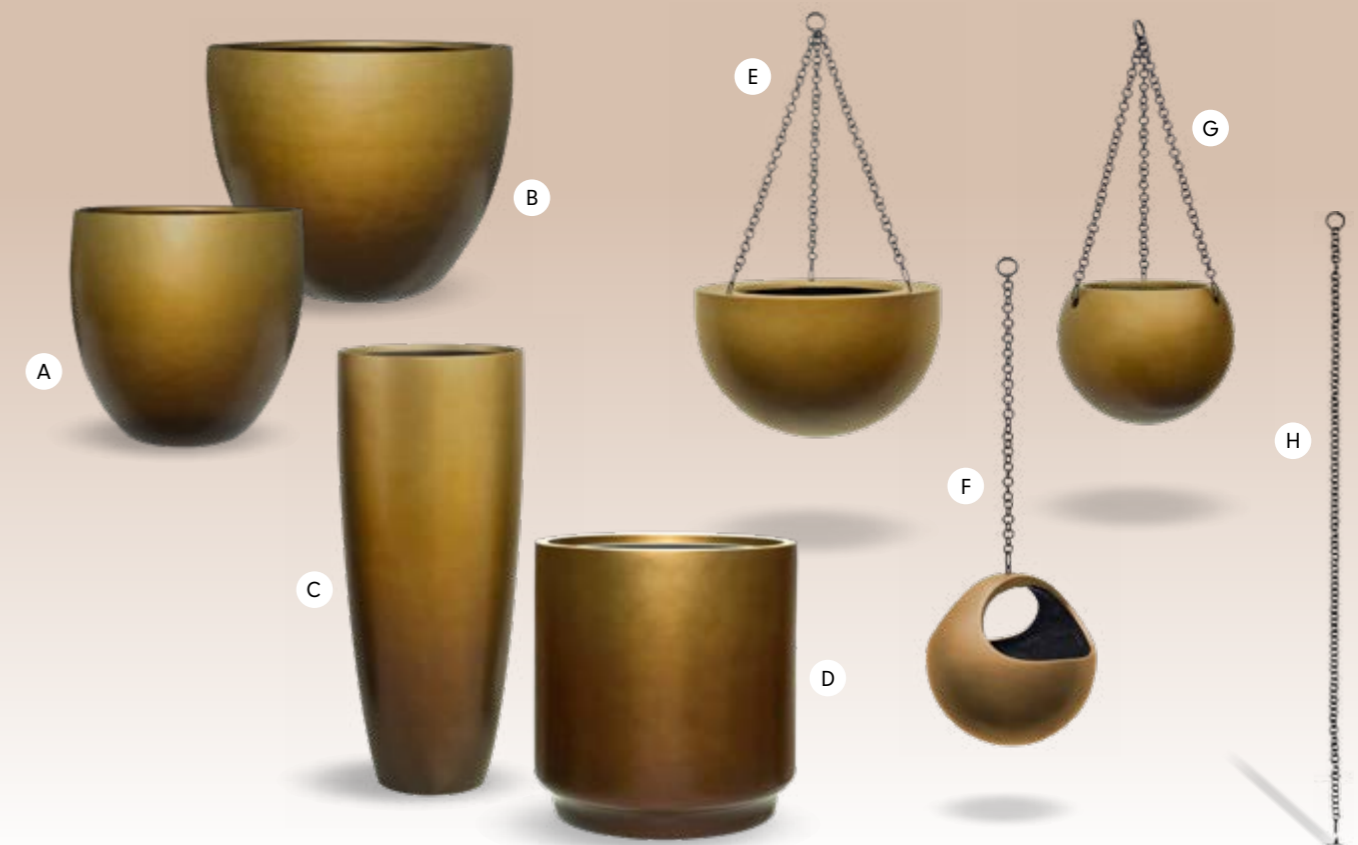

Gradient collection

A Balloon Matt Honey

ART. CODE	Ø	Ø	∩
6GRDB54HB	44	54	51
6GRDB70HB	57	70	68

B Couple Matt Honey

ART. CODE	Ø	Ø	∩
6GRDC70HB	58	70	56
6GRDC90HB	76	90	70

C Partner Matt Honey

ART. CODE	Ø	Ø	∩
6GRDP47HB	36	40	75
6GRDP49HB	36	40	95

D Cylinder Matt Honey

ART. CODE	Ø	Ø	∩
6GRDC44HB	33	40	40
6GRDC50HB	33	40	60
6GRDC56HB	33	40	80
6GRDC62HB	33	40	100

E Hanging Bowl Matt Honey

ART. CODE	Ø	Ø	∩
6GRDH33HB	23	33	21
6GRDH38HB	28	38	24
6GRDH45HB	34	45	28

F Hanging Basket Matt Honey

ART. CODE	Ø	Ø	∩
6GRDH21HB	19	21	21

G Hanging Globe Matt Honey

ART. CODE	Ø	Ø	∩
6GRDH24HB	22	24	19

Accessories

H Chain Extension

ART. CODE	↔
6DHMHCE02	100