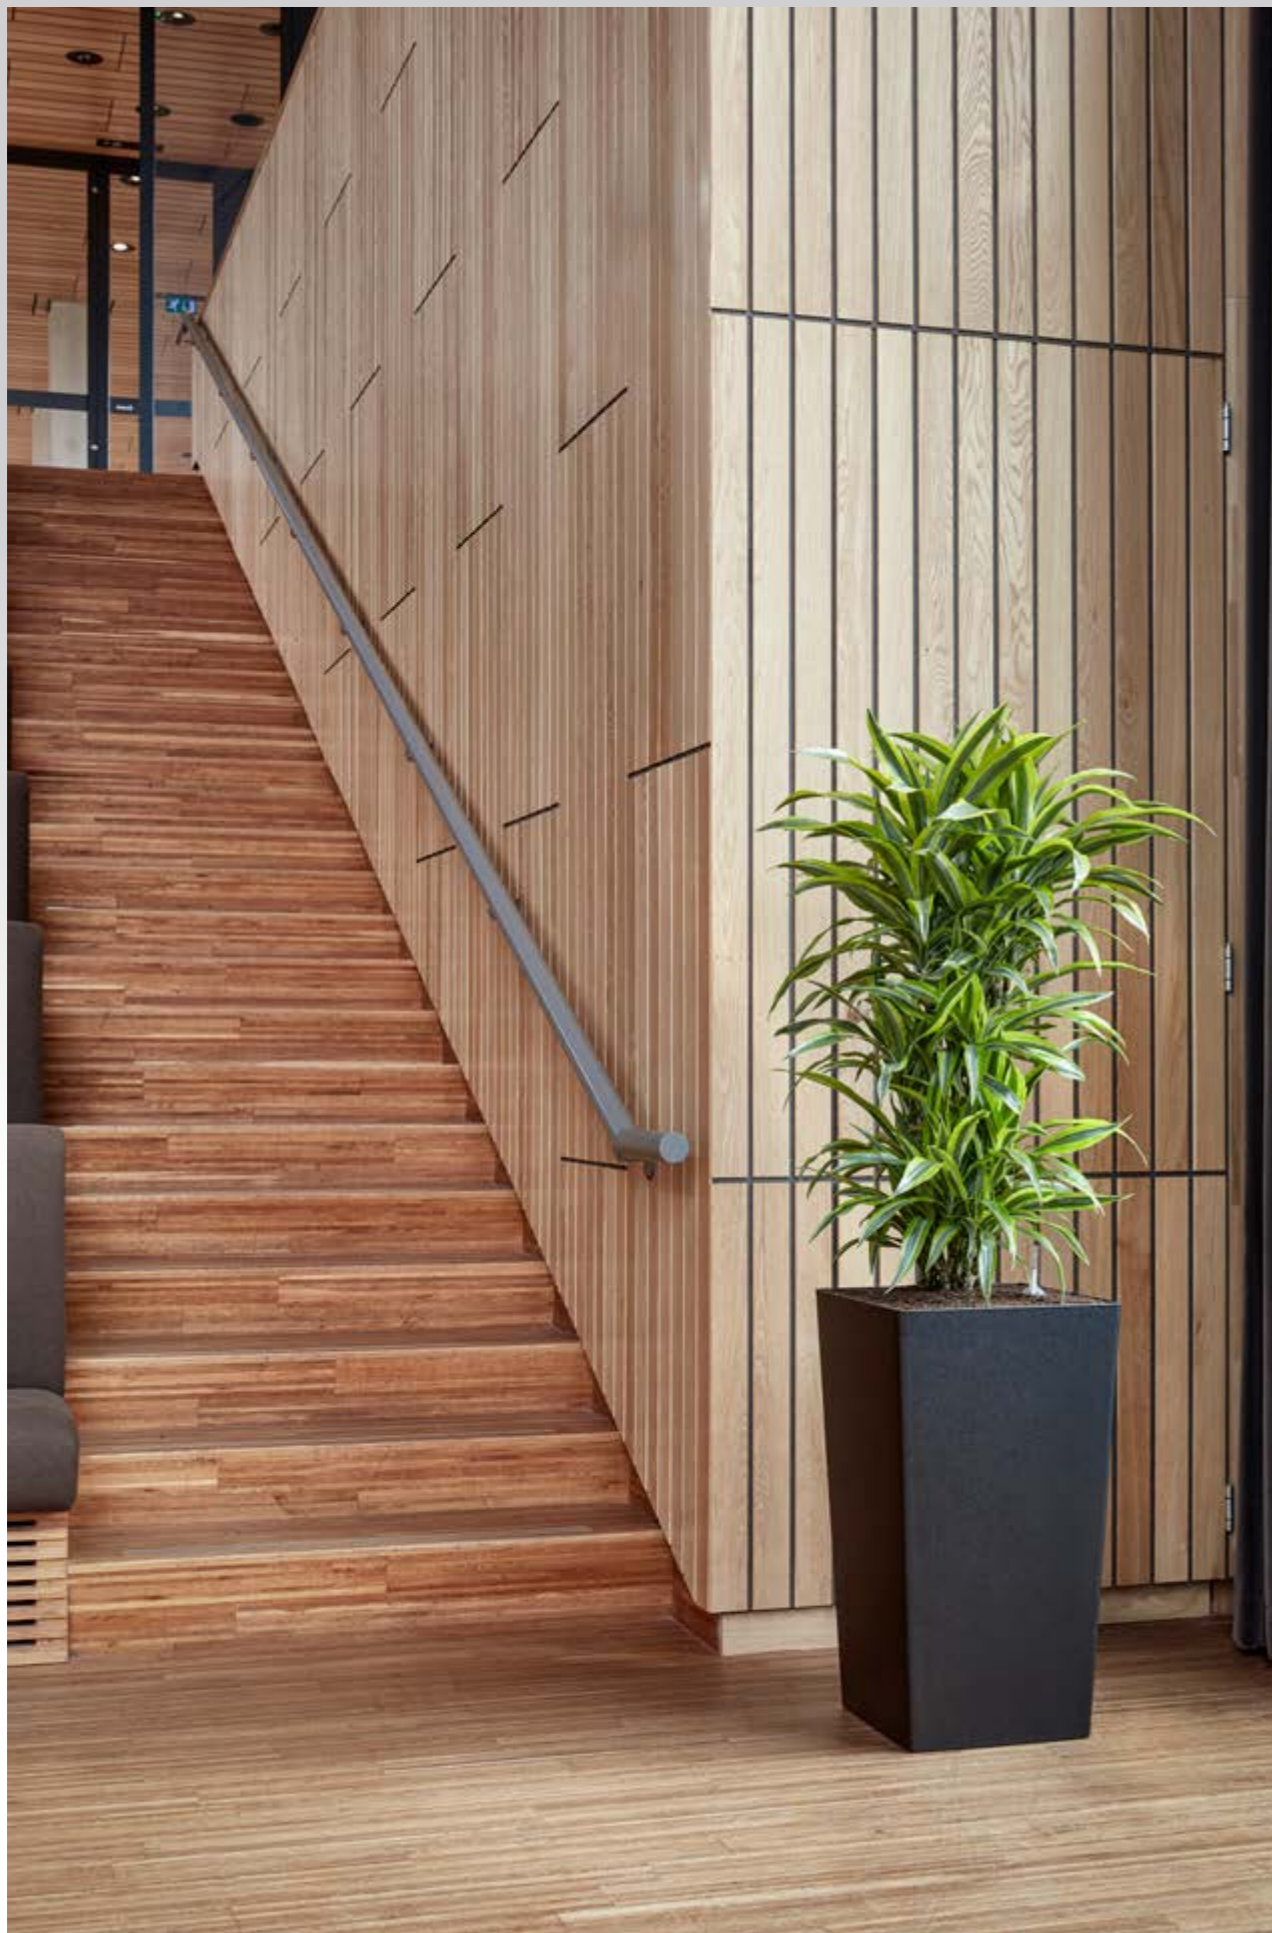

Photo: Ecoline Rise Structure Kubis

basic series

Ecoline collection

Rise Structure

A Rectangle

| ART. CODE | ← | ↗ | 🗑️ | WHEELPLATE | LINER HYDRO |
|-----------|----|----|----|------------|-------------|
| 6ECOR6018 | 60 | 18 | 16 | | |
| 6ECOR8020 | 80 | 20 | 23 | | |
| 6ECOR9040 | 90 | 40 | 60 | 6ECOAR013 | 6ECOAR007 |