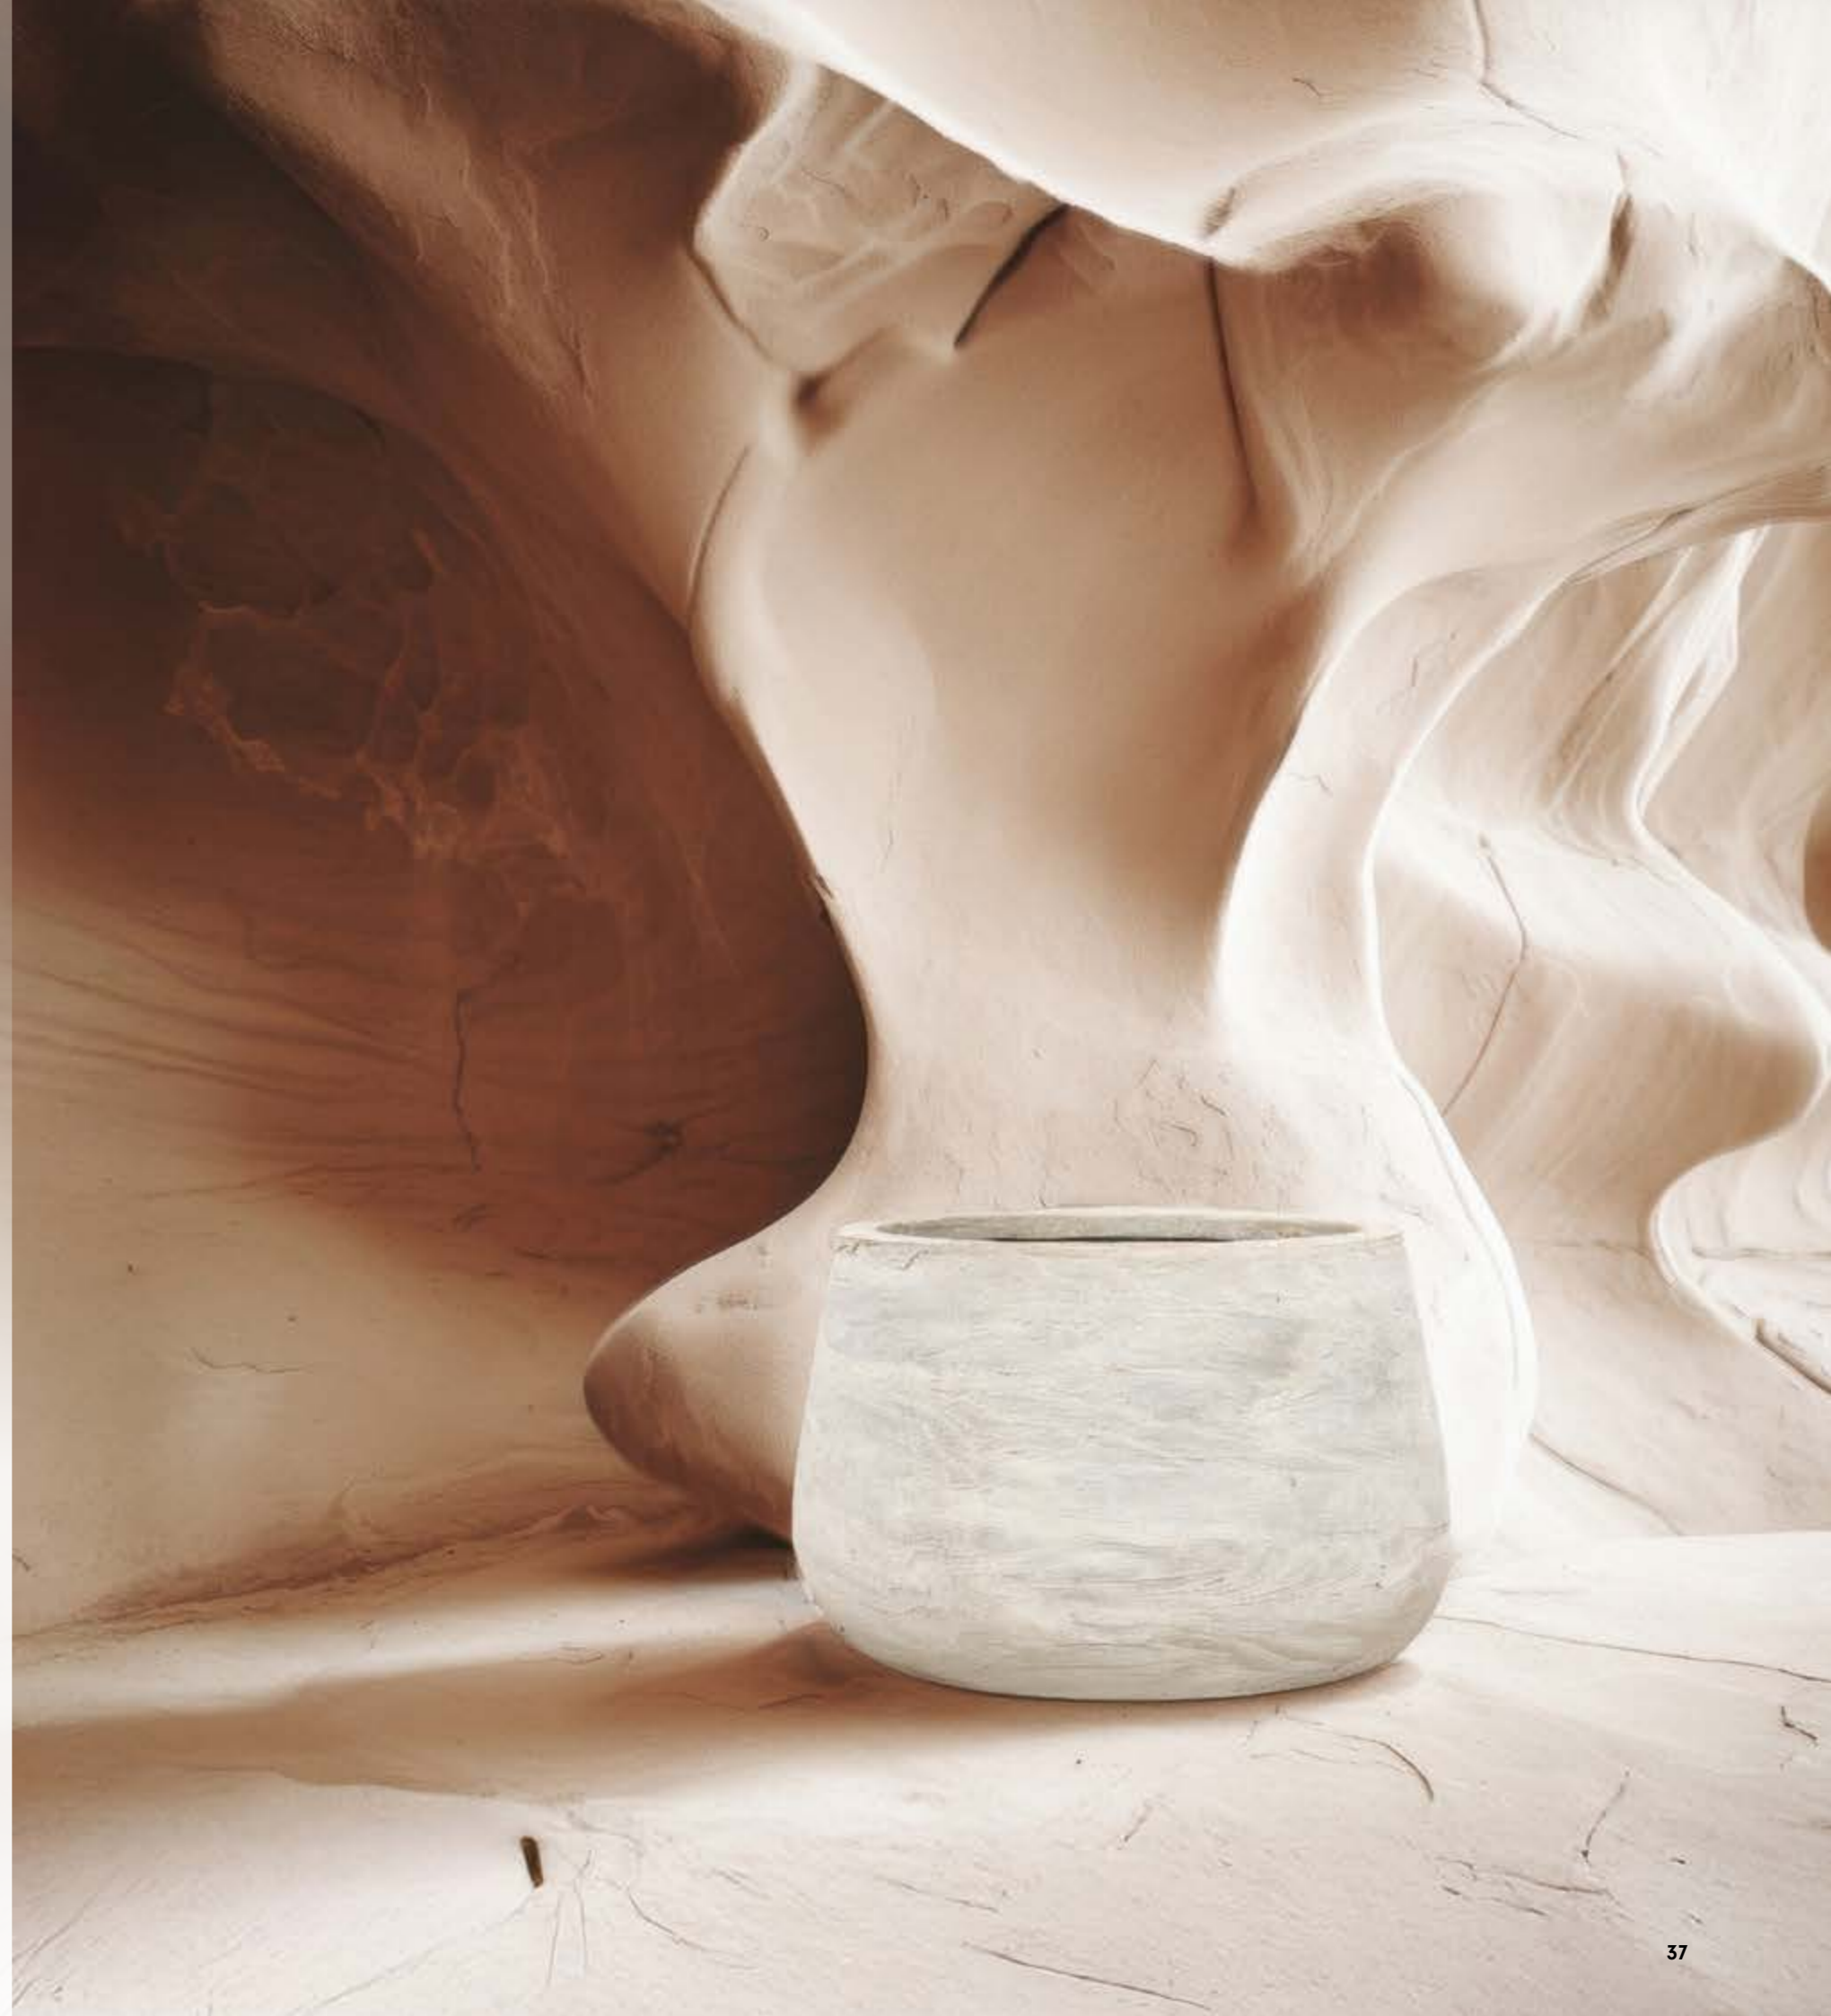

**Rugged as stone,
with powerful textures
inspired by nature.**

premium series

Algar collection

With the coarse surface structure, the planters from the Baq Algar collection have a robust appearance reminiscent of rock formations and natural stone. This makes each planter unique. Baq Algar is available in three special colours. The planters feature a drainage hole and are both frost- and UV-resistant. This makes this collection suitable for outdoor and indoor use. For indoor use, we recommend using a liner to make the planter waterproof.