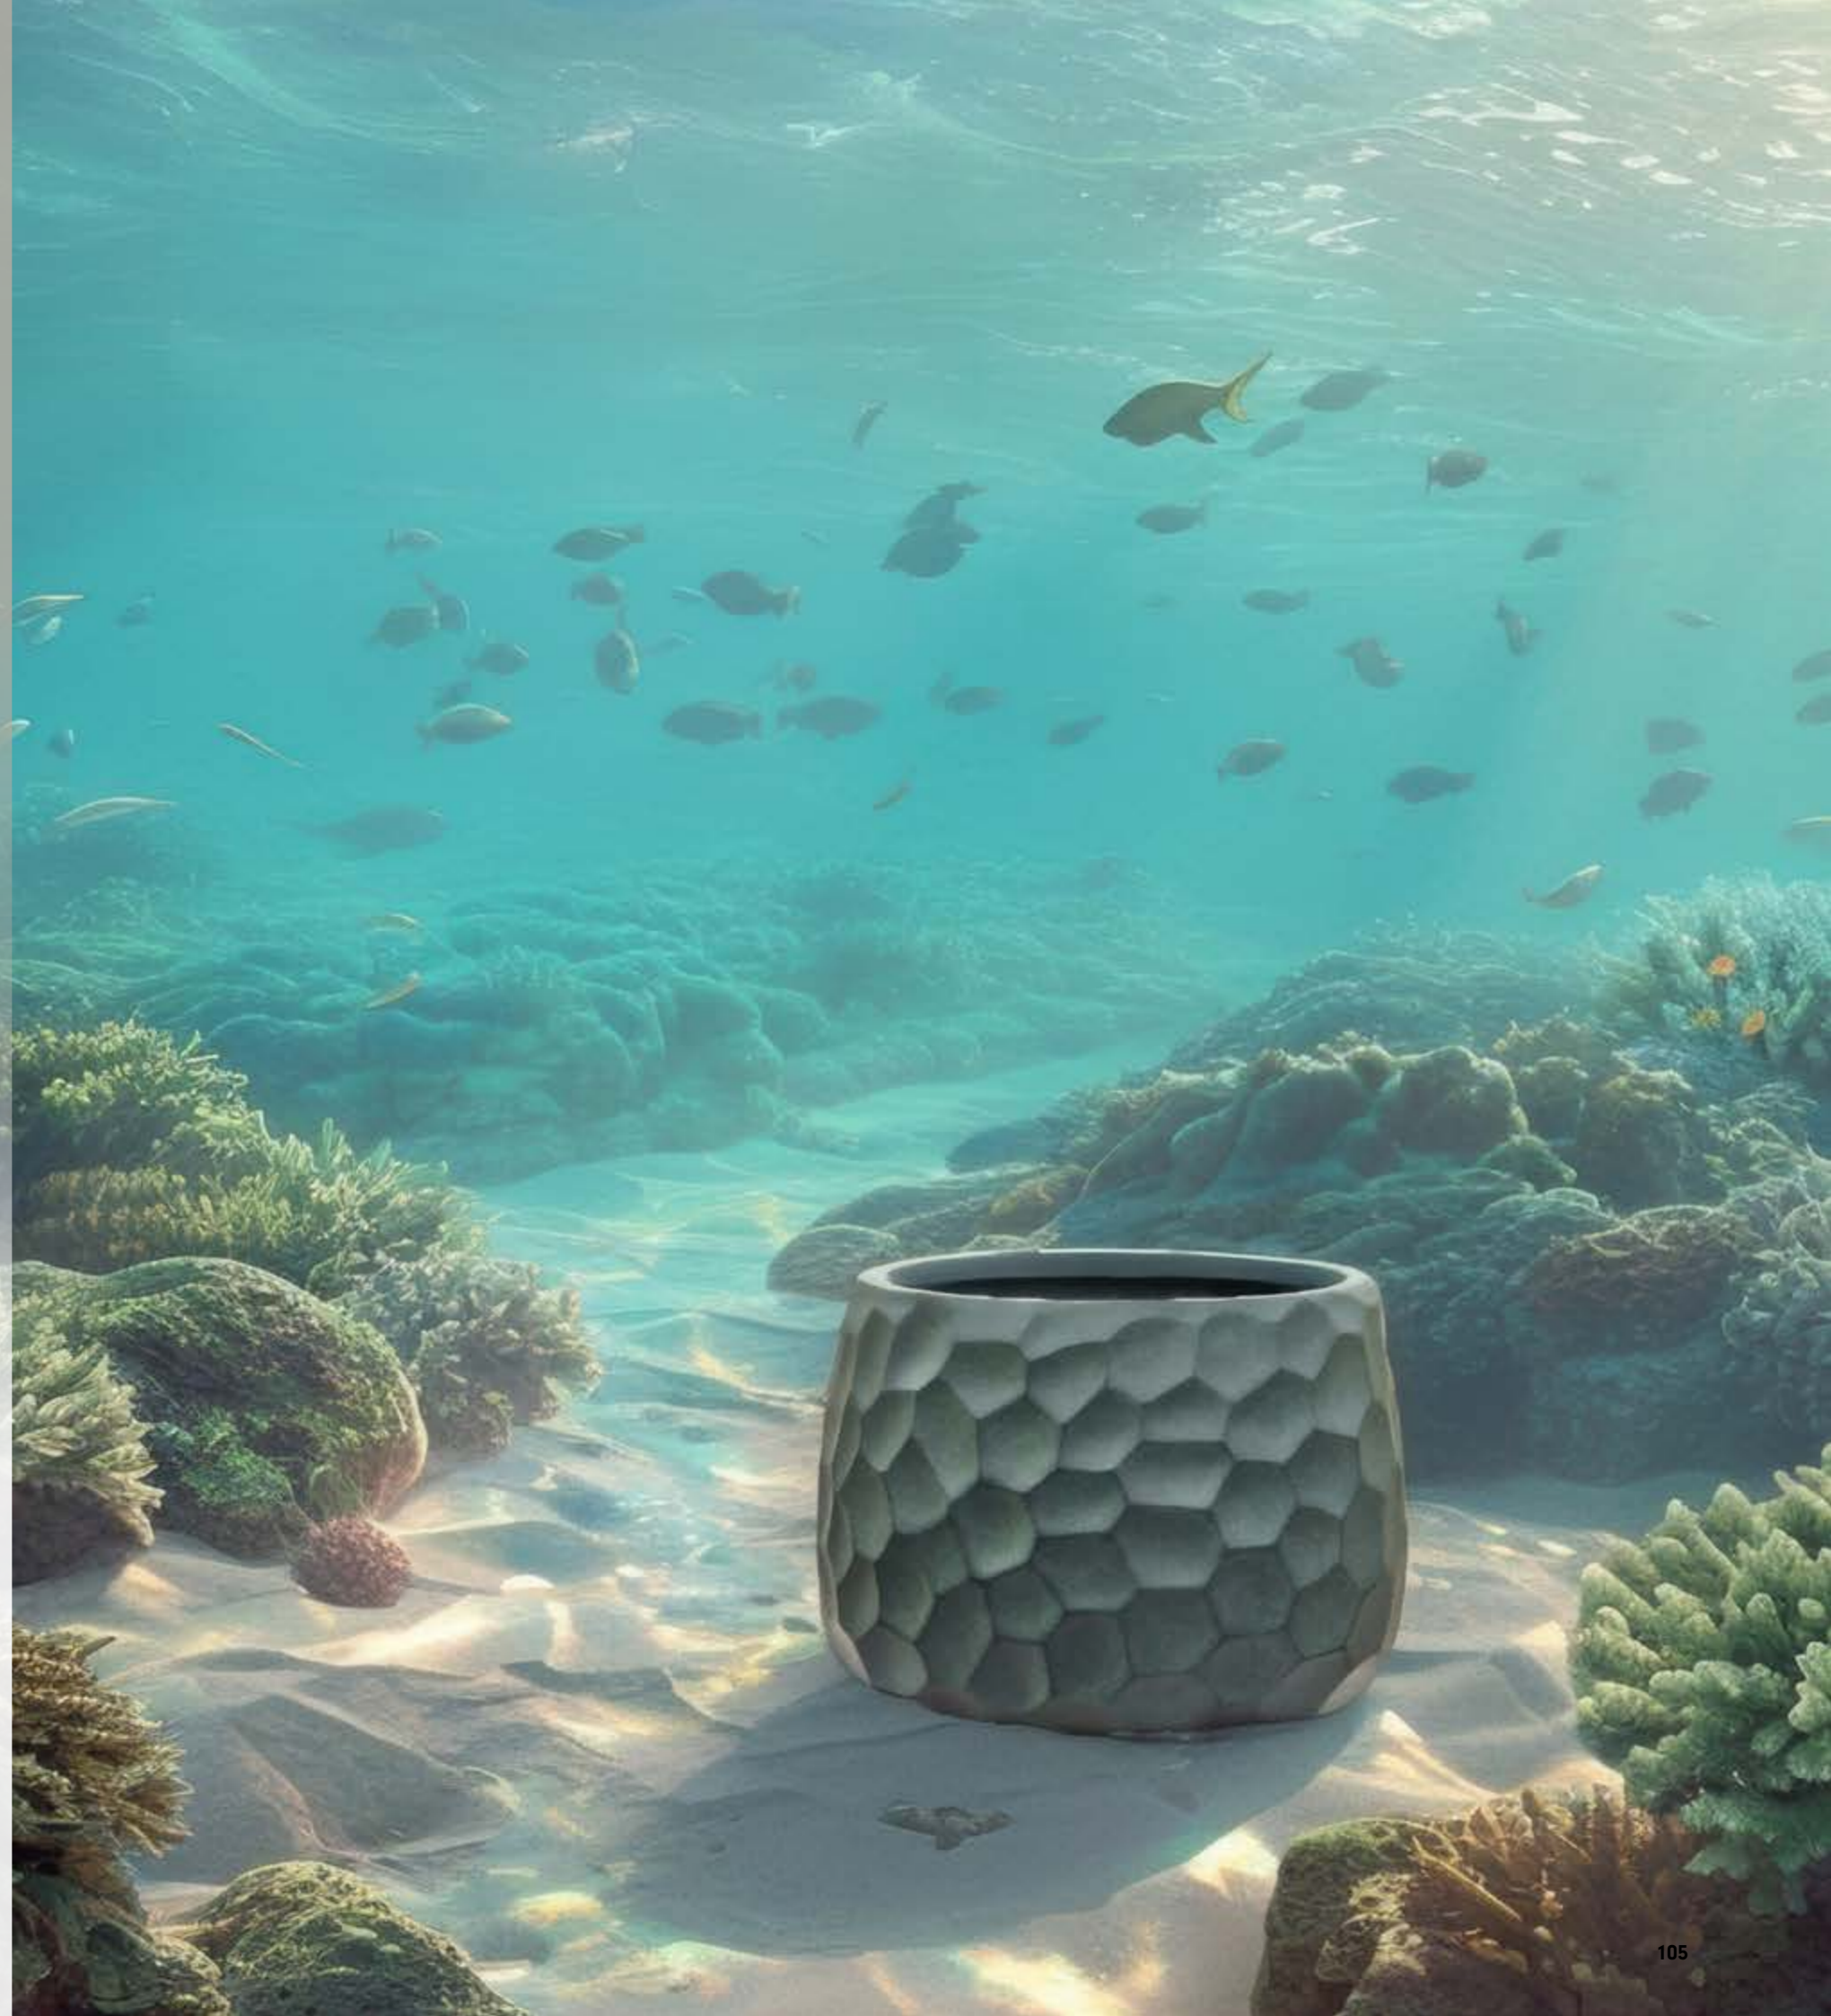

**Bold, unique and
full of character,
like the turtle's shell.**

premium series

Tortuga collection

The Baq Tortuga collection has a rugged and contemporary look that fits modern interiors and outdoor spaces. The planters have a unique, angular pattern and are real eye-catchers. Moreover, the planters are fire retardant, UV- and frost-resistant, and are equipped with a drainage hole.