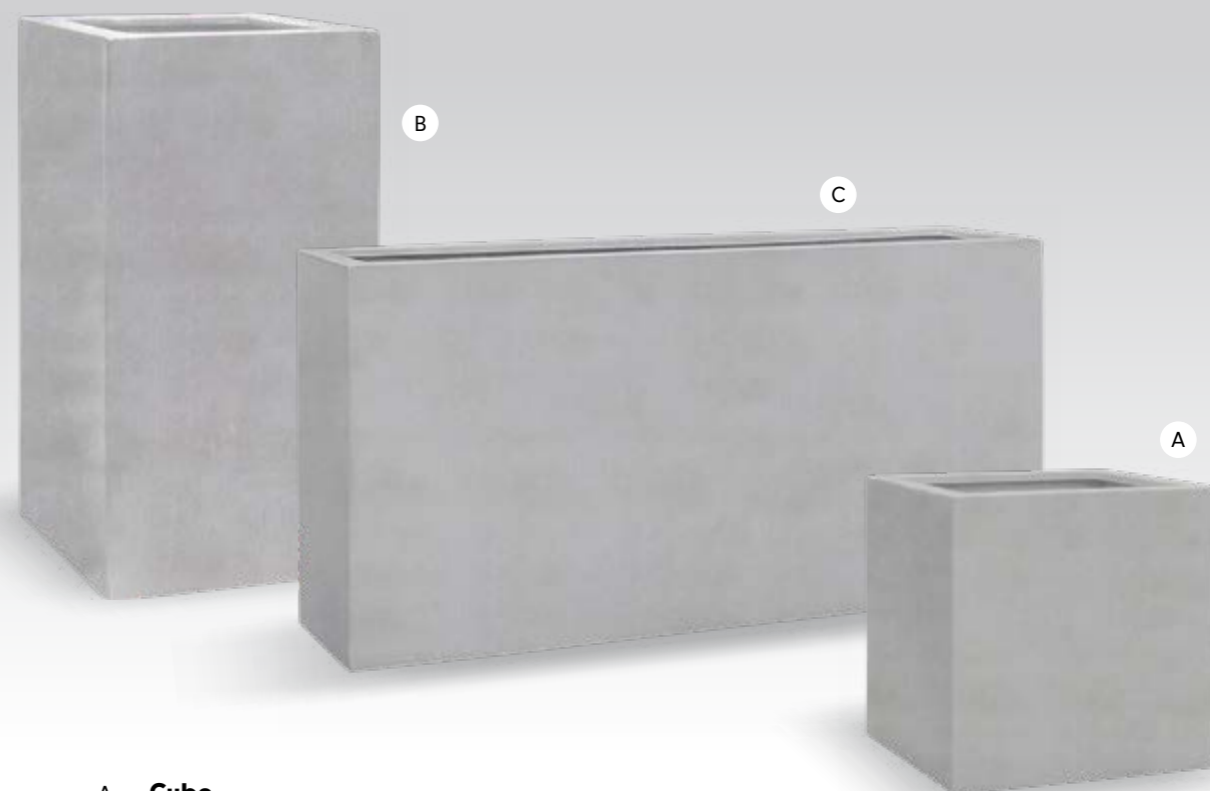

*With the exception of the mother-of-pearl and fluor colours.

Photo: Timeless Largo Regular Rectangle

basic series

Timeless collection

Largo Regular

A Cube

| ART. CODE | ← | ↗ | 🗑️ | WHEELPLATE |
|-----------|----|----|----|------------|
| 6TIMC2121 | 21 | 21 | 21 | |
| 6TIMC4040 | 40 | 40 | 40 | 6TIMAL005 |
| 6TIMC5050 | 50 | 50 | 50 | 6TIMAL006 |