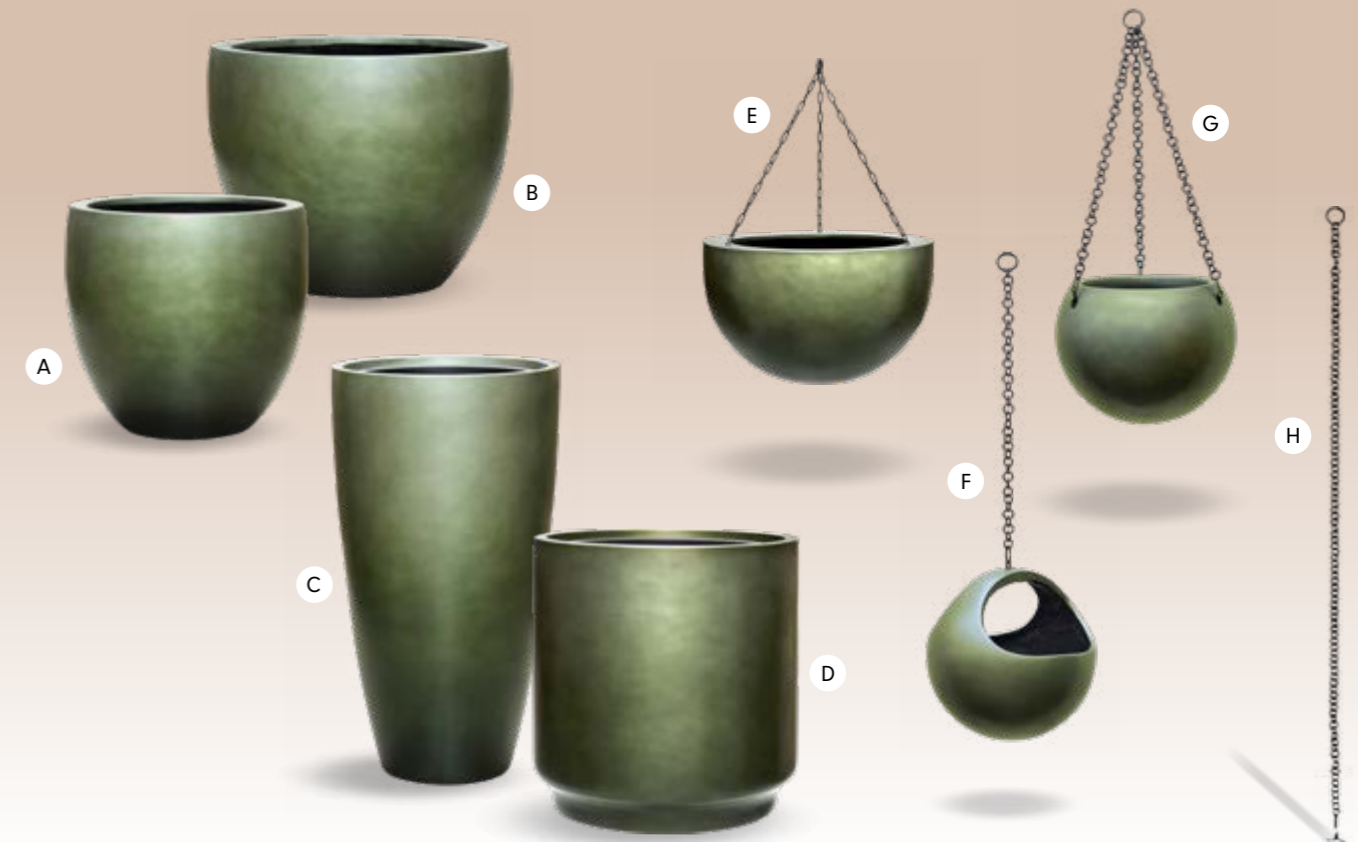

Gradient collection

A Balloon Matt Forest Green

ART. CODE	⊙	⊗	⊠
6GRDB54OG	44	54	51
6GRDB70OG	57	70	68

B Couple Matt Forest Green

ART. CODE	⊙	⊗	⊠
6GRDC70OG	58	70	56
6GRDC90OG	76	90	70

C Partner Matt Forest Green

ART. CODE	⊙	⊗	⊠
6GRDP47OG	36	40	75
6GRDP49OG	36	40	95

D Cylinder Matt Forest Green

ART. CODE	⊙	⊗	⊠
6GRDC46OG	33	40	40
6GRDC52OG	33	40	60
6GRDC58OG	33	40	80
6GRDC64OG	33	40	100

E Hanging Bowl Matt Forest Green

ART. CODE	⊙	⊗	⊠
6GRDH33OG	23	33	21
6GRDH38OG	28	38	24
6GRDH45OG	34	45	28

F Hanging Basket Matt Forest Green

ART. CODE	⊙	⊗	⊠
6GRDH21OG	19	21	21

G Hanging Globe Matt Forest Green

ART. CODE	⊙	⊗	⊠
6GRDH24OG	22	24	19

Accessories

H Chain Extension

ART. CODE	↔
6DHMHCE02	100