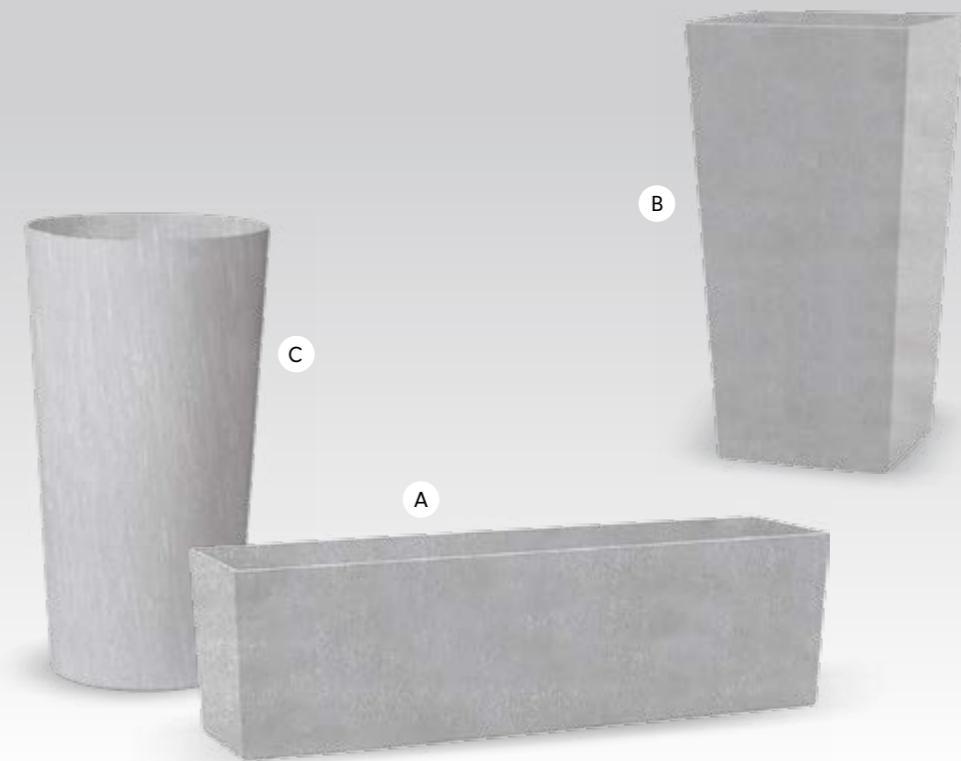

Ecoline collection

Rise Structure

A Rectangle

ART. CODE	←	↗	🗑️	WHEELPLATE	LINER HYDRO
6ECOR6018	60	18	16		
6ECOR8020	80	20	23		
6ECOR9040	90	40	60	6ECOAR013	6ECOAR007

B Kubis

ART. CODE	←	↗	🗑️	WHEELPLATE	LINER SOIL	LINER HYDRO	IRRIGATION SYSTEM
6ECOK4175	41	41	75	6ECOAR018	6ECOAR012	6ECOAR003	6ECOAP015

C Partner Straight

ART. CODE	⊘	⊘	🗑️	WHEELPLATE	LINER SOIL	LINER HYDRO	IRRIGATION SYSTEM
6ECOP4075	39	40	75	6ECOAR015	6ECOAR010	6ECOAR001	6ECOAP017